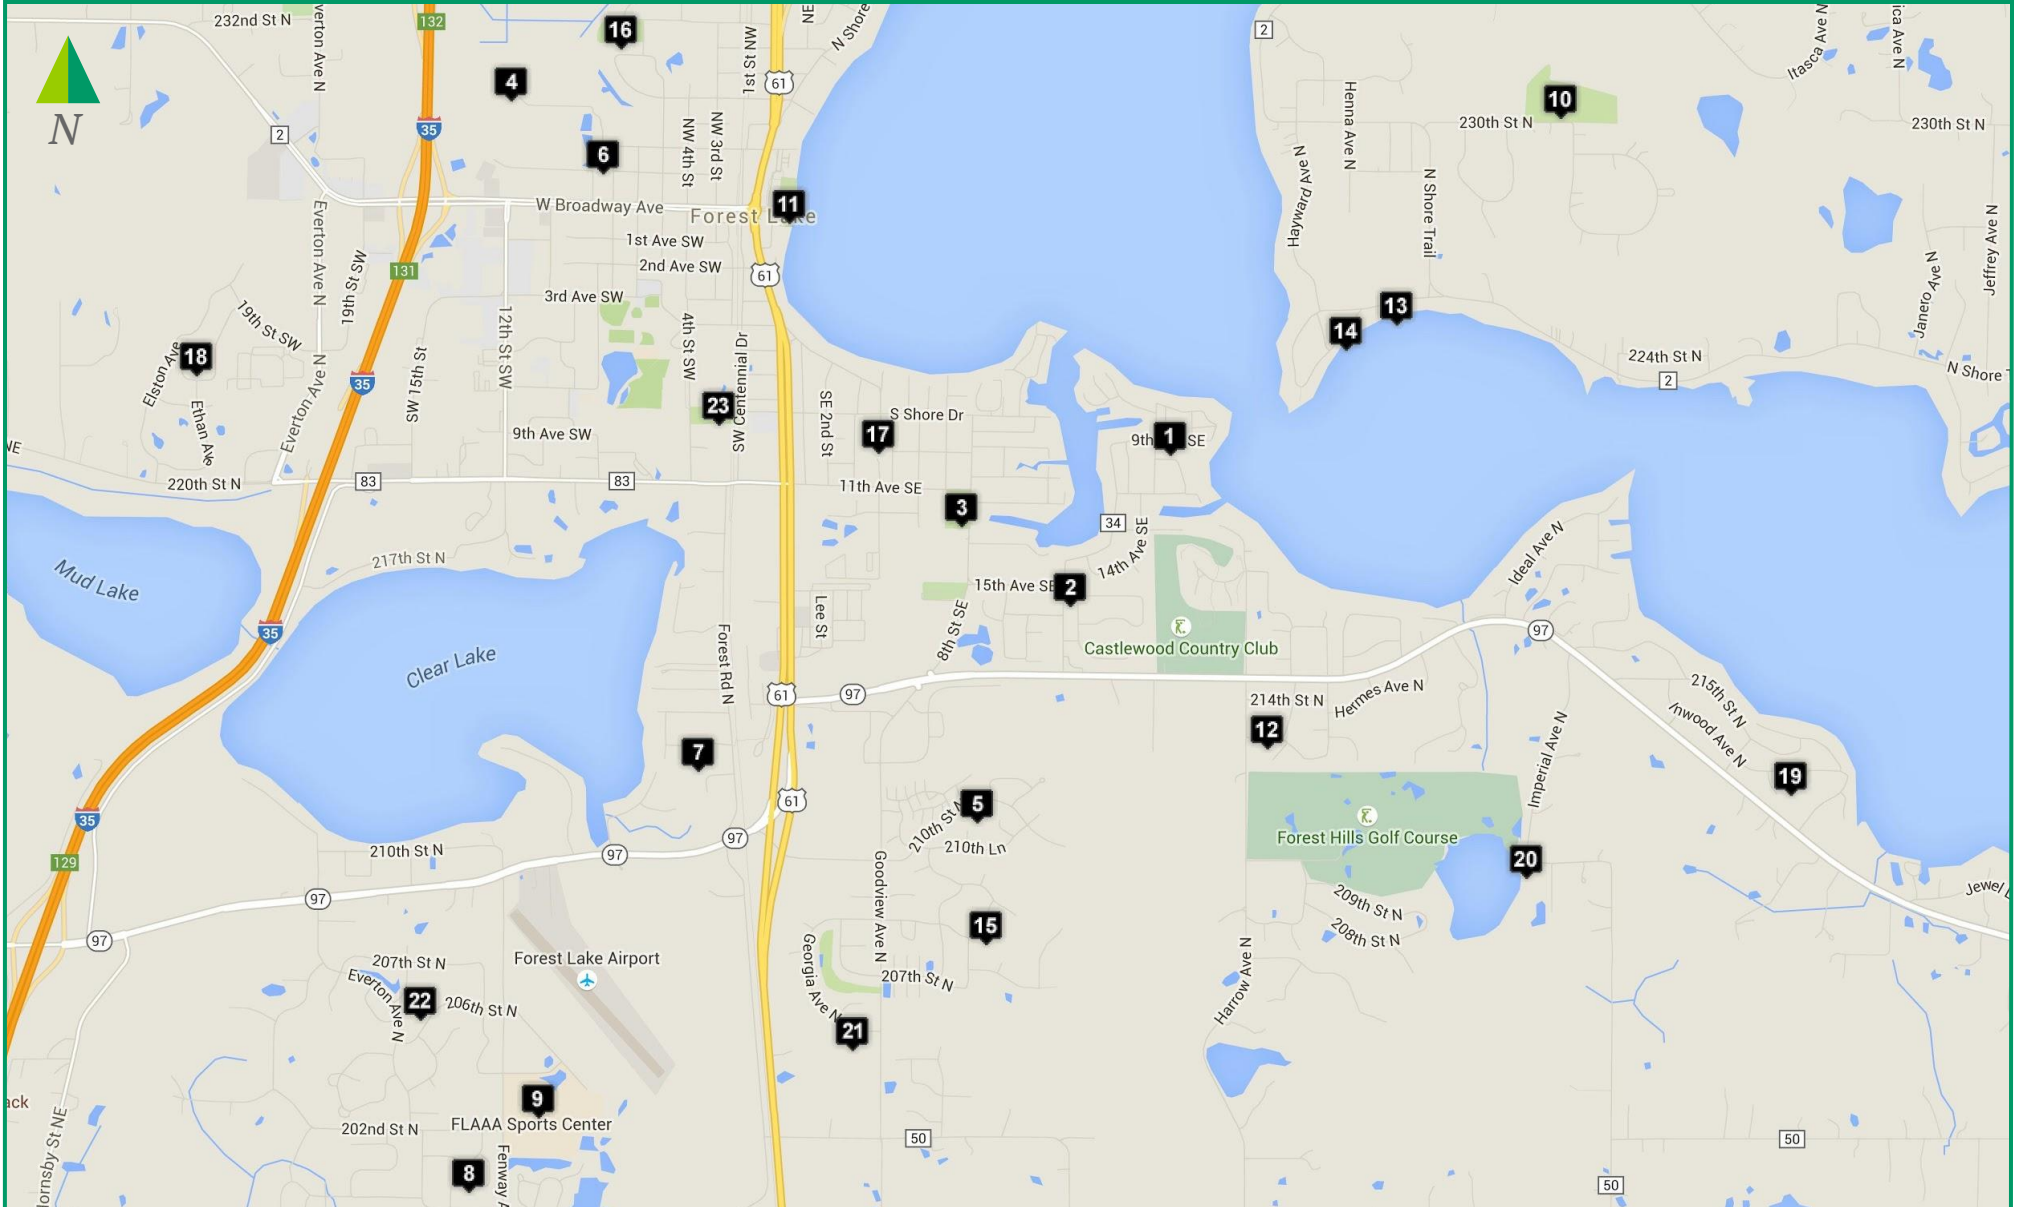

# City of Forest Lake PARKS

1 Bay Park	5 Bridle Pass Park	9 Fenway Park	13 North Shore Circle Park (east)	17 Shady Trails Park	21 Southview Park
2 Bayview Park	6 Cedar Park	10 Kulencamp Park	14 North Shore Circle Park (west)	18 Shawn Silvera Memorial Park	22 Summerfield Park
3 Beltz Park	7 Clear Lake Park	11 Lakeside Veterans Memorial Park	15 Preserve Park	19 Sherwood Park	23 Tower Park
4 Bixby Park	8 Eagle Bluff Park	12 Manor Park	16 Schilling Park	20 Shields Lake Park	

Park		Play structure	Restrooms	Ballfield(s)	Basketball	Open space	Picnic table(s)	Shelter	Shore Fishing	Swings
1	Bay Park	●				●				
2	Bayview Park	●	●		●					●
3	Beltz Park	●	●	●	●	●	●	●		
4	Bixby Park					●				
5	Bridle Pass Park	●				●				
6	Cedar Park	●		●		●				●
7	Clear Lake Park	●			●	●				●
8	Eagle Bluff Park	●					●			
9	Fenway Park	●	●	●		●				
10	Kulencamp Park	●	●	●		●	●	●		
11	Lakeside Veterans Memorial Park	●	●			●	●	●	●	
12	Manor Park	●				●				
13	North Shore Circle Park (east)					●			●	
14	North Shore Circle Park (west)					●			●	
15	Preserve Park					●				
16	Schilling Park			●		●				
17	Shady Trails Park									
18	Shawn Silvera Memorial Park	●			●	●				●
19	Sherwood Park					●				
20	Shields Lake Park						●		●	
21	Southview Park	●				●	●	●		
22	Summerfield Park	●				●	●	●		●
23	Tower Park									

# City PARKS

*Pictured: Lakeside Veterans Memorial Parks, Downtown Forest Lake*

14 playgrounds  
 251 acres 23 parks  
 18 wide open spaces  
 13 ball fields

find out more about our parks, trails,  
 facilities, & programs at